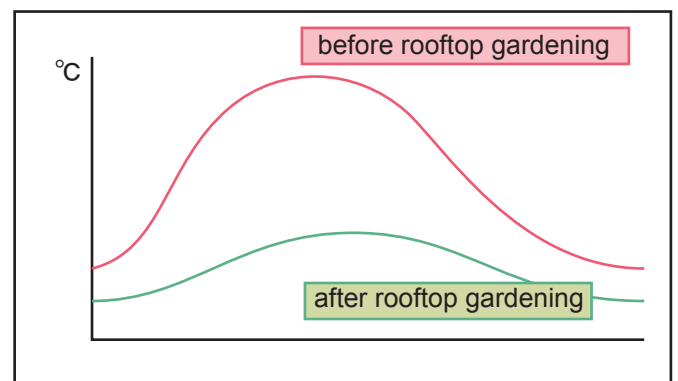

Analyze the Effects of Rooftop Gardening

Measure the temperature and humidity to verify the effect of rooftop gardening.

■ Highlights

- Record temperature and humidity values before and after rooftop gardening with a temperature and humidity logger LR5001 and verify the effects.
- The measured data can be transferred to a PC and displayed in graph format (a communication adapter LR5091 is required for data transfer).
- Rooftop gardening effects can be visualized by comparing temperature changes during a day.